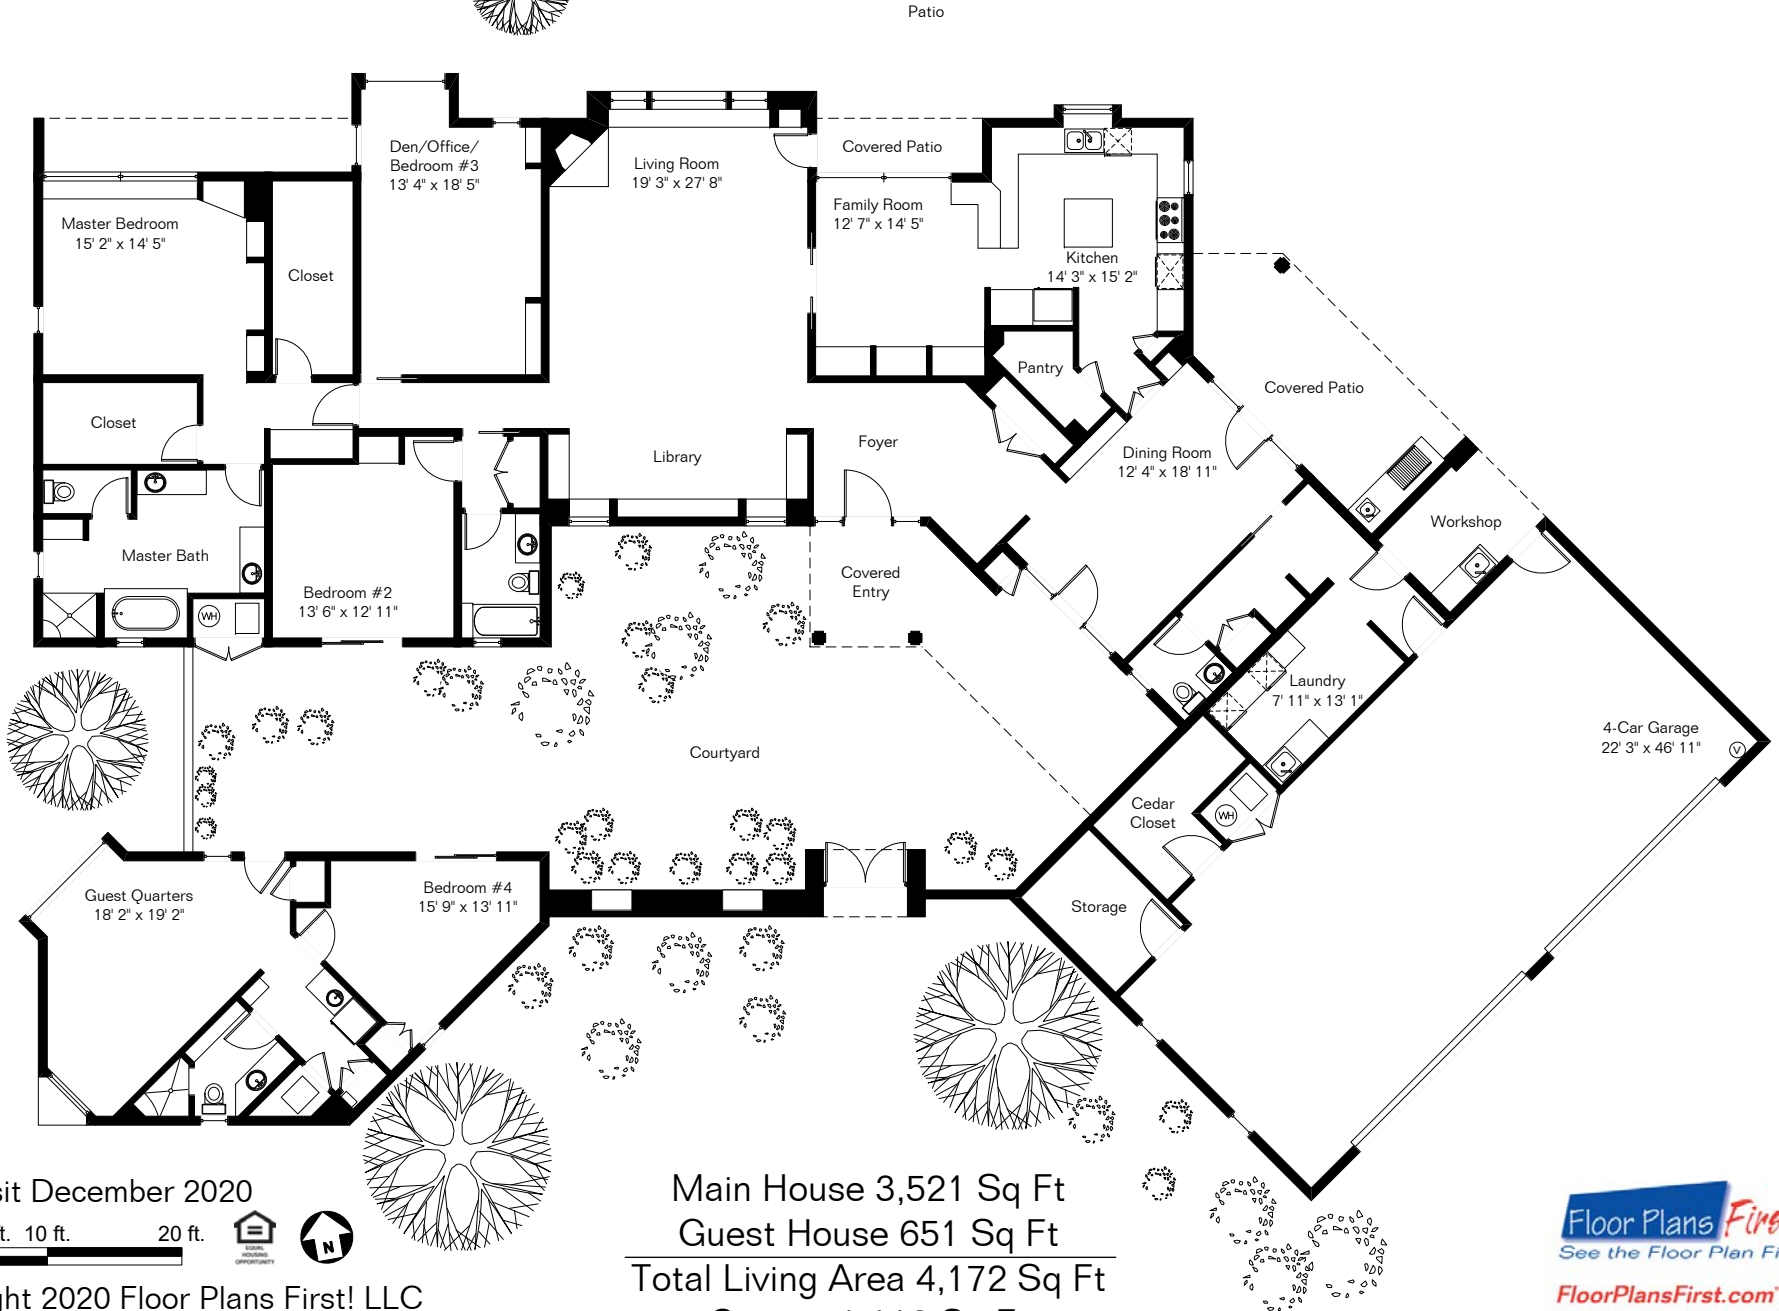

The square footages and room size information are deemed to be reliable but are not guaranteed and should be independently verified. This drawing is for marketing purposes only.

11305 E Broadway Blvd

Site Visit December 2020

Copyright 2020 Floor Plans First! LLC
All Rights Reserved.

Main House 3,521 Sq Ft
Guest House 651 Sq Ft
Total Living Area 4,172 Sq Ft
Garage 1,118 Sq Ft

Floor Plans First!
See the Floor Plan First!
FloorPlansFirst.com™
(520) 881-1500